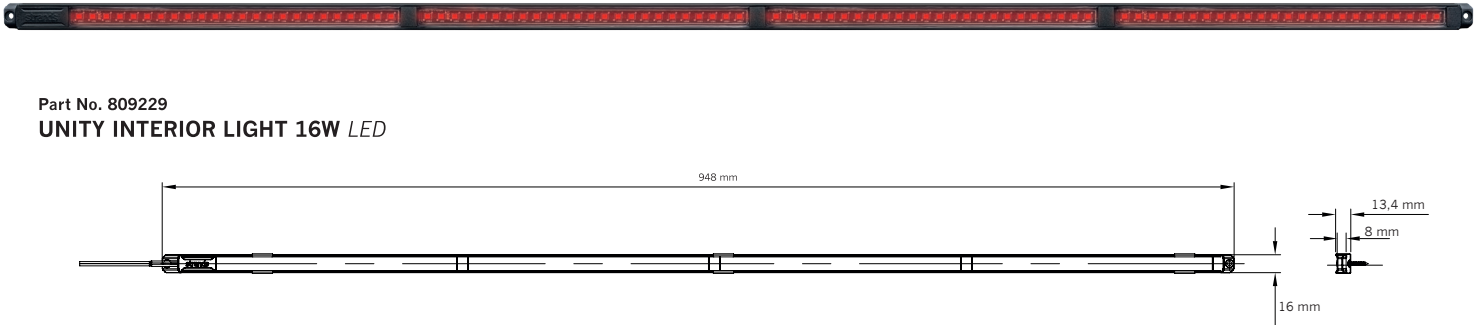

# strands®

-lighting division

Part No. 809227  
UNITY INTERIOR LIGHT 5W LED

Part No. 809228  
UNITY INTERIOR LIGHT 8W LED

Part No. 809229  
UNITY INTERIOR LIGHT 16W LED

## UNITY INTERIOR LIGHT LED

PART NO.	809227	809228	809229
VOLTAGE	9-32V DC	9-32V DC	9-32V DC
CONSUMPTION	5W	8W	16W
THEORETICAL LUMEN	200	350	550
ACTUAL LUMEN	165	280	400
KELVIN	1001K	1001K	1001K
IP-CLASS	IP67	IP67	IP67
CONNECTION	Cable	Cable	Cable
CABLE LENGTH	2000mm	2000mm	2000mm
LED COLOR	Red	Red	Red
MATERIAL HOUSING	Aluminium	Aluminium	Aluminium
MATERIAL LENS	Polycarbonate	Polycarbonate	Polycarbonate
LENGTH	276mm	500mm	948mm
DEPTH	16mm	16mm	16mm
HEIGHT	8/13,5mm	8/13,5mm	8/13,5mm
OPERATING TEMPERATURE	-35°C · +45°C	-35°C · +45°C	-35°C · +45°C
EMC-CERTIFICATES	ECE R10	ECE R10	ECE R10