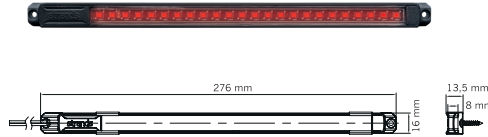

# strands®

-lighting division

Part No. 809227  
UNITY INTERIOR LIGHT 5W LED

Part No. 809228  
UNITY INTERIOR LIGHT 8W LED

Part No. 809229  
UNITY INTERIOR LIGHT 16W LED

## UNITY INTERIOR LIGHT LED

PART NO.	809227	809228	809229
VOLTAGE	9-32V DC	9-32V DC	9-32V DC
CONSUMPTION	5W	8W	16W
THEORETICAL LUMEN	200	350	550
ACTUAL LUMEN	165	280	400
KELVIN	1001K	1001K	1001K
IP-CLASS	IP67	IP67	IP67
CONNECTION	Cable	Cable	Cable
CABLE LENGTH	2000mm	2000mm	2000mm
LED COLOR	Red	Red	Red
MATERIAL HOUSING	Aluminium	Aluminium	Aluminium
MATERIAL LENS	Polycarbonate	Polycarbonate	Polycarbonate
LENGTH	276mm	500mm	948mm
DEPTH	16mm	16mm	16mm
HEIGHT	8/13,5mm	8/13,5mm	8/13,5mm
OPERATING TEMPERATURE	-35°C · +45°C	-35°C · +45°C	-35°C · +45°C
EMC-CERTIFICATES	ECE R10	ECE R10	ECE R10