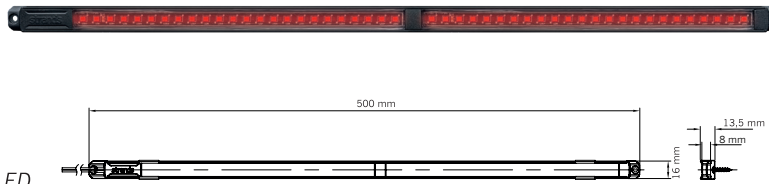

# strands®

-lighting division

Part No. 809227  
UNITY INTERIOR LIGHT 5W LED

Part No. 809228  
UNITY INTERIOR LIGHT 8W LED

Part No. 809229  
UNITY INTERIOR LIGHT 16W LED

## UNITY INTERIOR LIGHT LED

PART NO.	809227	809228	809229
VOLTAGE	9-32V DC	9-32V DC	9-32V DC
CONSUMPTION	5W	8W	16W
THEORETICAL LUMEN	200	350	550
ACTUAL LUMEN	165	280	400
KELVIN	1001K	1001K	1001K
IP-CLASS	IP67	IP67	IP67
CONNECTION	Cable	Cable	Cable
CABLE LENGTH	2000mm	2000mm	2000mm
LED COLOR	Red	Red	Red
MATERIAL HOUSING	Aluminium	Aluminium	Aluminium
MATERIAL LENS	Polycarbonate	Polycarbonate	Polycarbonate
LENGTH	276mm	500mm	948mm
DEPTH	16mm	16mm	16mm
HEIGHT	8/13,5mm	8/13,5mm	8/13,5mm
OPERATING TEMPERATURE	-35°C · +45°C	-35°C · +45°C	-35°C · +45°C
EMC-CERTIFICATES	ECE R10	ECE R10	ECE R10